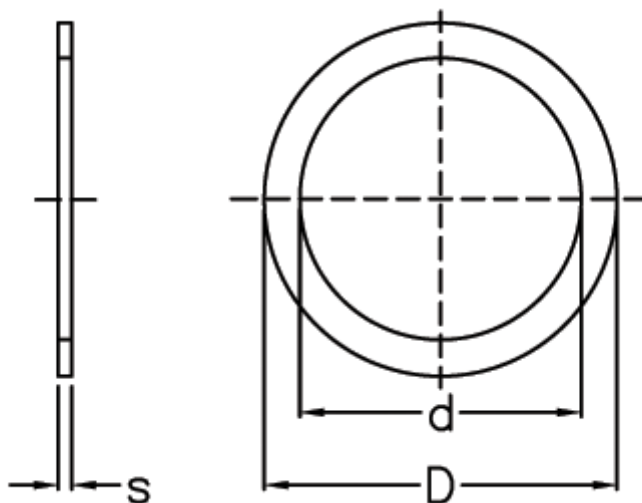

Article number: 0130859

Description: Support washer
140x170x3,5 DIN 988

Measures

d = 140

D = 170

Description = 140x170x3,5

s = 3.5

tol = -0.08

Weight kg/1000 = 201.000